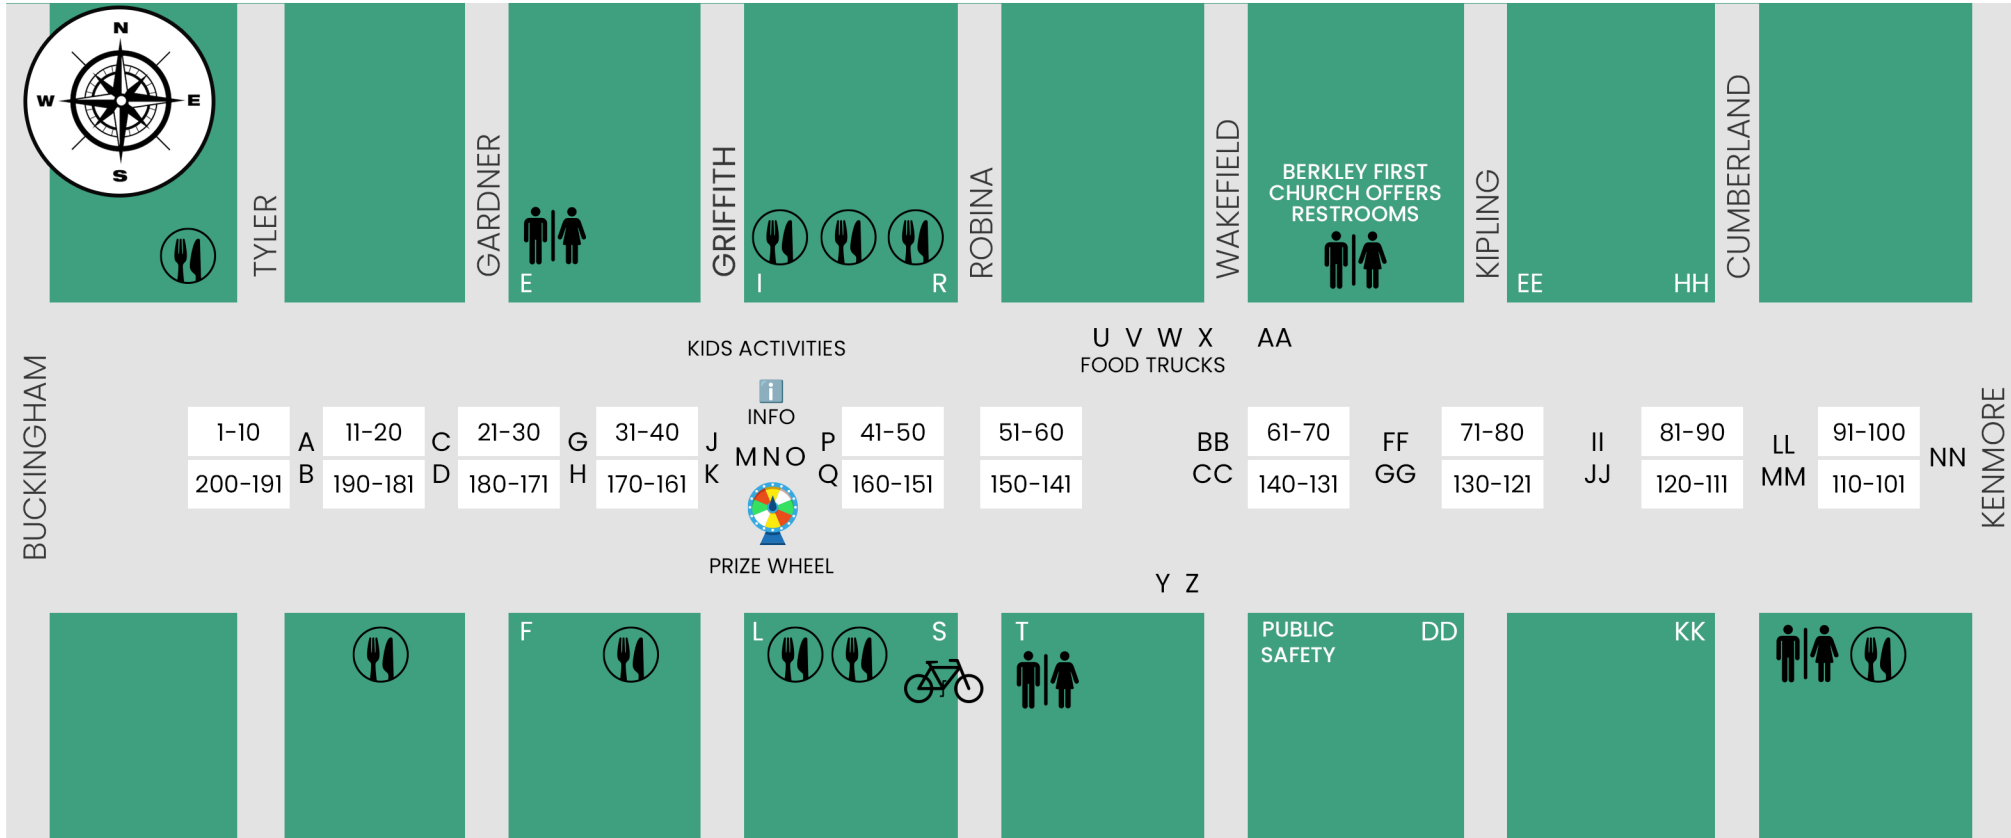

OFFICIAL Map

June 13, 2026 • 10 AM – 6 PM

MAP NOT TO SCALE.
 ARTISTS: PLEASE PARK ON SIDE STREETS
 AND LEAVE MAIN PARKING SPACES OPEN
 FOR FESTIVAL GOERS. DO NOT PARK ON THE
 SIDES OF THE STREETS DESIGNATED AS FIRE
 LANES OR YOU WILL BE TICKETED!